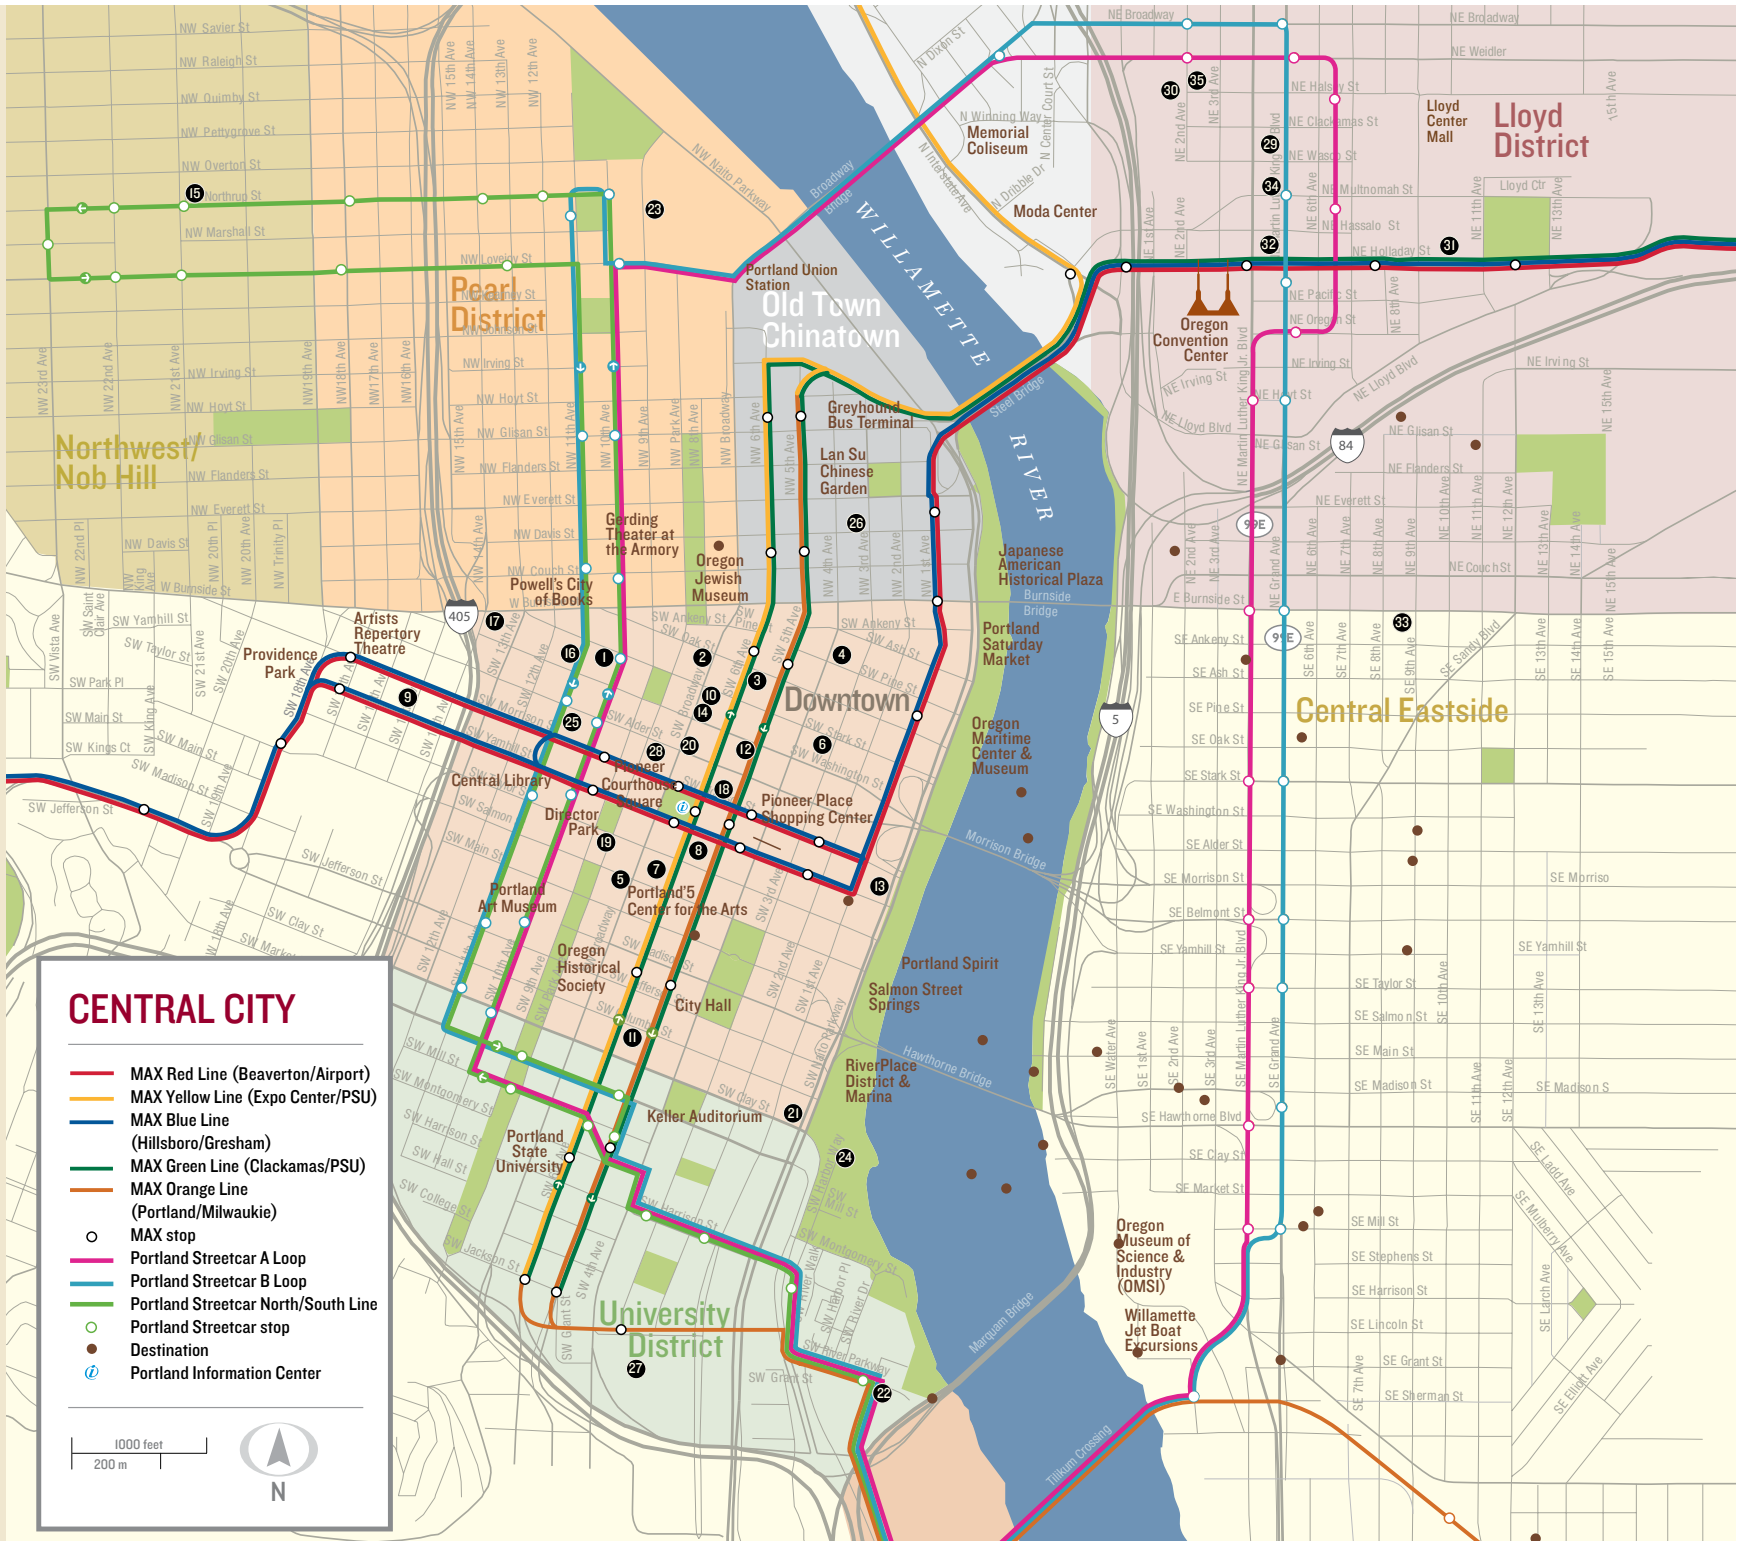

HOTELS

DOWNTOWN & NORTHWEST/NOB HILL

- 1 Ace Hotel
- 2 The Benson Hotel
- 3 Courtyard by Marriott City Center
- 4 Embassy Suites Portland – Downtown
- 5 The Heathman Hotel
- 6 The Hi-Lo (opening summer 2016)
- 7 Hilton Portland Downtown
- 8 The Duniway
- 9 Hotel deluxe
- 10 Hotel Lucia
- 11 Hotel Modera
- 12 Hotel Monaco Portland
- 13 Hotel Rose
- 14 Hotel Vintage Portland
- 15 Inn at Northrup Station
- 16 The Mark Spencer Hotel
- 17 McMenamins Crystal Hotel
- 18 the Nines
- 19 The Paramount Hotel
- 20 Portland Marriott City Center
- 21 Portland Marriott Downtown Waterfront
- 22 Residence Inn by Marriott Portland Downtown Riverplace
- 23 Residence Inn Portland Downtown/Pearl District
- 24 RiverPlace – A Kimpton Hotel
- 25 Sentinel
- 26 The Society Hotel
- 27 University Place Hotel
- 28 The Westin Portland

LLOYD DISTRICT & CENTRAL EASTSIDE

- 29 Courtyard by Marriott Portland Downtown/Convention Center
- 30 Crowne Plaza Downtown/Convention Center
- 31 DoubleTree by Hilton Portland
- 32 Hotel Eastlund
- 33 Jupiter Hotel
- 34 Quality Inn Downtown Convention Center
- 35 Shilo Inn Rose Quarter

CENTRAL CITY

- MAX Red Line (Beaverton/Airport)
- MAX Yellow Line (Expo Center/PSU)
- MAX Blue Line (Hillsboro/Gresham)
- MAX Green Line (Clackamas/PSU)
- MAX Orange Line (Portland/Milwaukie)
- MAX stop
- Portland Streetcar A Loop
- Portland Streetcar B Loop
- Portland Streetcar North/South Line
- Portland Streetcar stop
- Destination
- ⓘ Portland Information Center

1000 feet
200 m